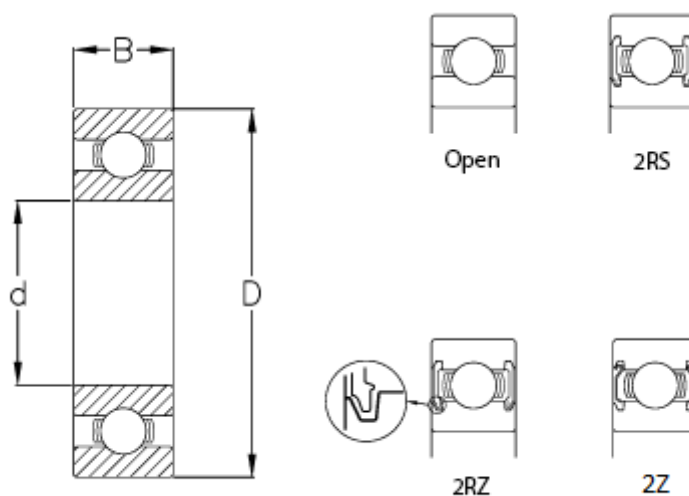

# Data Sheet

Article number: 57960109004306

Description: CeramicSpeed hybrid bearing Insulate sealed  
6318-2RZ/CSB.C3

## Measures

B	= 43
Ball grade	= 16
C (KN)	= 151
C0	= 108
d	= 90
D	= 190
Max rpm.	= 4800
Type	= 6318